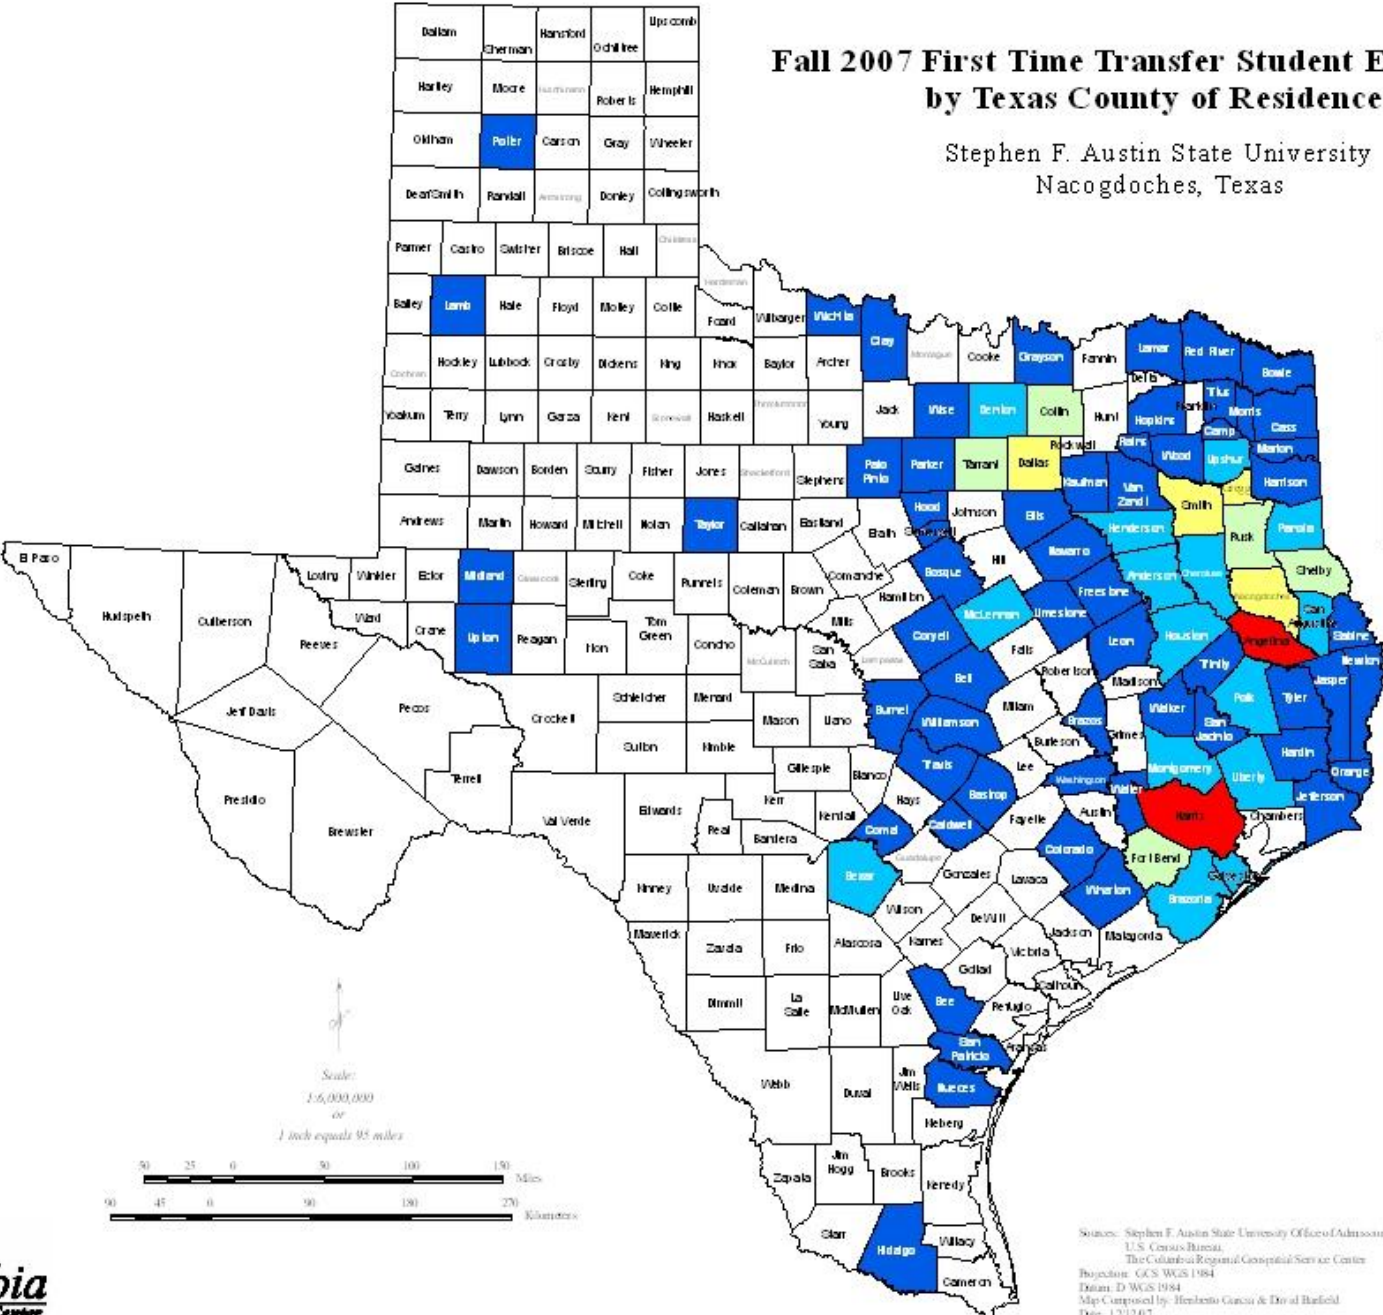

# **3<sup>rd</sup> Annual East Texas Geospatial Conference**

**BUILDING COMMUNITY  
ONE MAP AT A TIME**

# Fall 2007 First Time Transfer Student Enrollment by Texas County of Residence

Stephen F. Austin State University  
Nacogdoches, Texas

**Legend**

Transfer Student Count

- 1 - 6
- 7 - 15
- 16 - 25
- 26 - 42
- 43 - 101